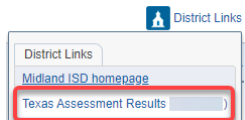

2. Choose TEA ASSESSMENT RESULTS to be logged in directly to your assessment history.