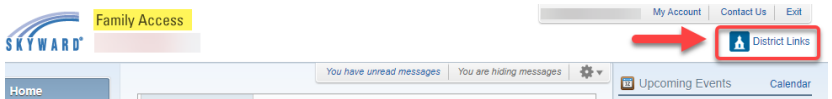

SKYWARD'S NEW LINK TO STATE
ASSESSMENT RESULTS

FIND YOUR STAAR RESULTS IN SKYWARD

AUTOMATICALLY LOGS IN TO YOUR RESULTS
AT WWW.TEXASASSESSMENT.COM

**LOG IN TO SKYWARD:
- FAMILY ACCESS OR
- STUDENT ACCESS**

1. Click on the DISTRICT LINKS in the top right corner.